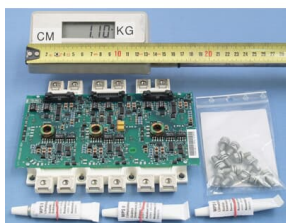

PRODUCT-DETAILS

**68569354**

**IGBT MODULE+DRIVE FS450R12KE3/AGDR-71C S; IGBT KIT**

**General Information**

Product ID	68569354
ABB Type Designation	IGBT MODULE+DRIVE FS450R12KE3/AGDR-71C S
Catalog Description	IGBT MODULE+DRIVE FS450R12KE3/AGDR-71C S; IGBT KIT
Long Description	IGBT MODULE+DRIVE FS450R12KE3/AGDR-71C S

**Ordering**

Customs Tariff Number	85359000
Replaced Product ID (OLD)	68437024 3AUA0000109332 68561981
Quote Only	No
Made To Order	No
Part Type	New
Selling Unit of Measure	piece
Minimum Order Quantity	1 piece
Order Multiple	1 piece